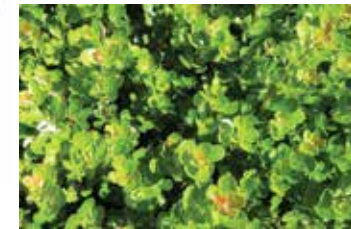

VUE DES BALEINES

LANDSCAPING PALETTE

Searsia crenata

Freylinia tropica low hedge

Mixed planting for colour

VUE DES BALEINES

LANDSCAPING PALETTE

Aristida junciformis in front of columns to walkway

Olea europaea subsp. africana

Searsia crenata clipped into square box.

Salvia africana-lutea clipped to 1m high hedge

Buddleja saligna to be clipped into pillars/columns