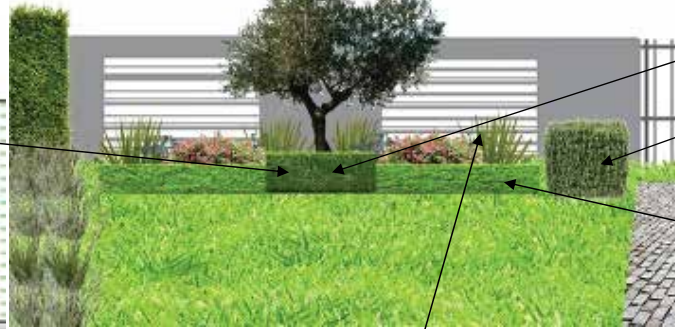

VUE DES BALEINES

LANDSCAPING PALETTE

Searsia crenata

Freylinia tropica low hedge

Mixed planting for colour

VUE DES BALEINES

LANDSCAPING PALETTE

Aristida junciformis in front of columns to walkway

Olea europaea subsp. africana

Searsia crenata clipped into square box.

Salvia africana-lutea clipped to 1m high hedge

Buddleja saligna to be clipped into pillars/columns