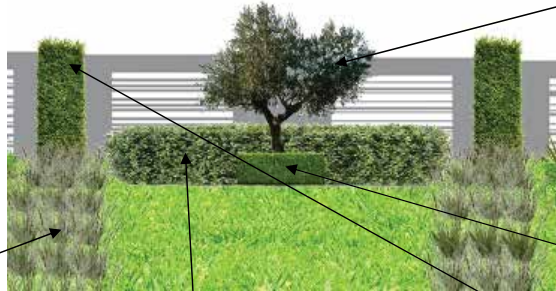

VUE DES BALEINES

LANDSCAPING PALETTE

Searsia crenata

Freylinia tropica low hedge

Mixed planting for colour

VUE DES BALEINES

LANDSCAPING PALETTE

Aristida junciformis in front of columns to walkway

Olea europaea subsp. africana

Searsia crenata clipped into square box.

Salvia africana-lutea clipped to 1m high hedge

Buddleja saligna to be clipped into pillars/columns