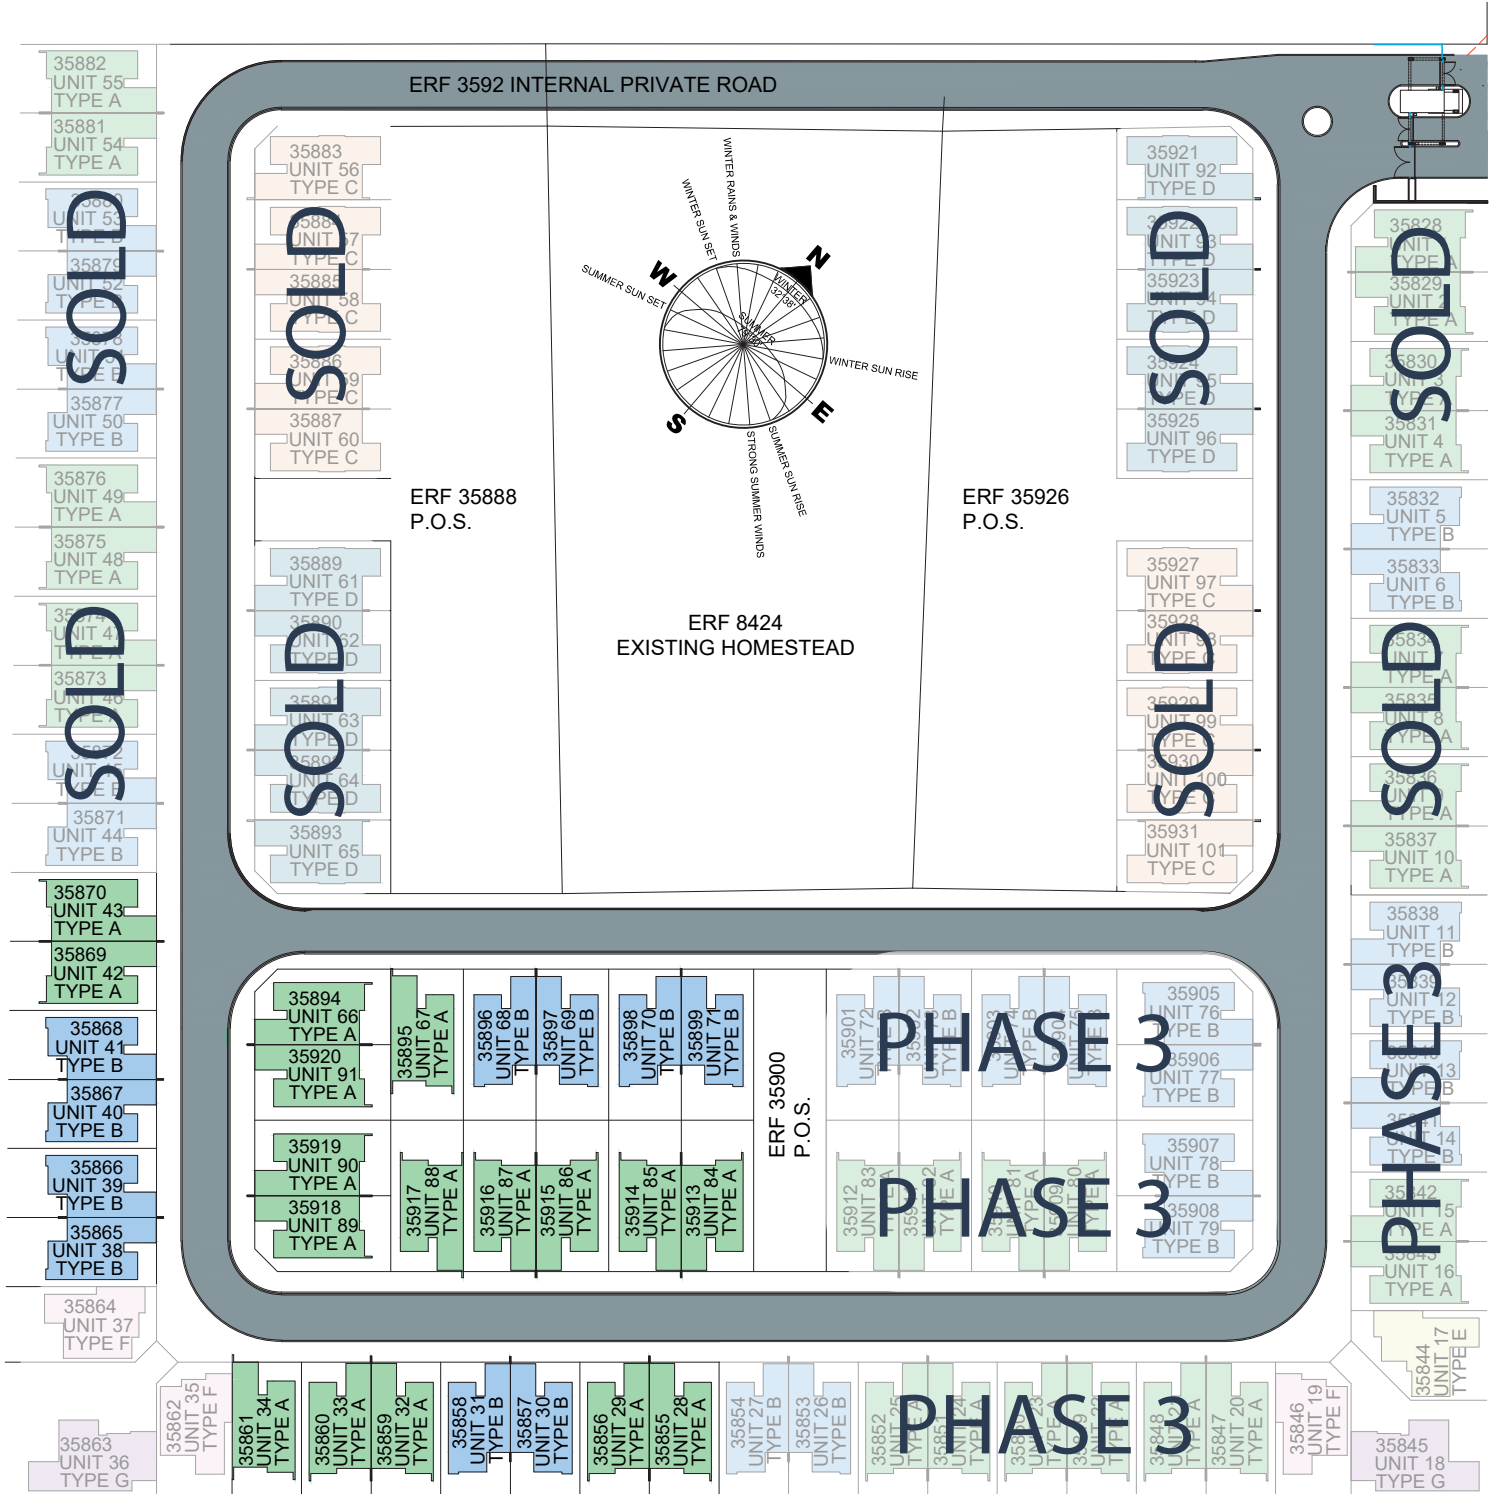

BERGVLIET MANOR

SITE DEVELOPMENT PLAN

PHASE 2

SELLING NOW!

Units: 43	TYPE A - 2 BEDROOM	Units: 32	TYPE B - 2 BEDROOM	Units: 10	TYPE C - 2 BED+STUDY
Units: 10	TYPE D - 3 BEDROOM	Units: 1	TYPE E - 2 BEDROOM	Units: 3	TYPE F - 2 BEDROOM
Units: 2	TYPE G - 3 BEDROOM				